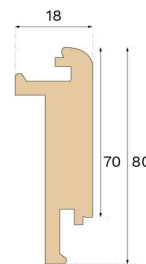

Stair nosing

STAIR NOSE CLOSED STAIRCASE NATURAL OAK 1000 MM S, M, L

This oak stair nosing in the colour Natural is designed for closed staircases. It provides a clean, precise finish and enhances the overall look of your staircase. For easy installation, use the pre-existing groove in the plank and glue the stair nosing securely into place.

Specification

GENERAL

Type of wood	Solid oak
Staining	Natural
Stained to match	Natural
Surface finishing	Lacquer
Compatible with	Woodura Planks 3.0 (S, M, L)

DIMENSIONS

Length	1000 mm
Height	80 mm
Depth	18 mm