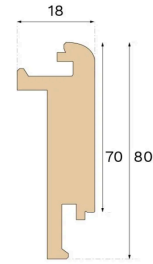

Stair nosing

STAIR NOSE CLOSED STAIRCASE NATURAL OAK 1400 MM S, M, L

This oak stair nosing in the colour Natural is designed for closed staircases. It provides a clean, precise finish and enhances the overall look of your staircase. For easy installation, use the pre-existing groove in the plank and glue the stair nosing securely into place.

Specification

GENERAL

Type of wood	Solid oak
Staining	Natural
Stained to match	Natural
Surface finishing	Lacquer
Compatible with	Woodura Planks 3.0 (S, M, L)

DIMENSIONS

Length	1400 mm
Height	80 mm
Height	3 in
Depth	18 mm
Depth (ISO 24337)	0.7 in

CLASSIFICATION AND SAFETY

FSC	FSC 100% (FSC-C140725)