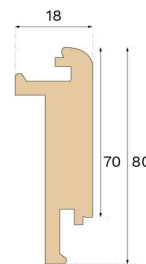

Stair nosing

STAIR NOSE CLOSED STAIRCASE POWDER WHITE OAK 1400 MM S, M, L PRO MATT LACQUER

This oak stair nosing in Powder White is designed for closed staircases. It provides a clean, precise finish and enhances the overall look of your staircase. For easy installation, use the pre-existing groove in the plank and glue the stair nosing securely into place.

Specification

GENERAL

Type of wood	Solid oak
Staining	Powder White
Stained to match	Powder White Pro Matt Lacquer
Surface finishing	Lacquer
Compatible with	Woodura Planks 3.0 (S, M, L)

DIMENSIONS

Length	1400 mm
Length (ISO 24337)	55 in
Height	80 mm
Height	3 in
Depth	18 mm
Depth (ISO 24337)	0.7 in