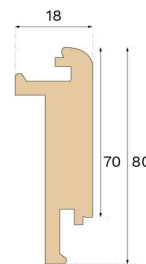

Stair nosing

STAIR NOSE CLOSED STAIRCASE TERRA BROWN OAK 1000 MM S, M, L

This oak stair nosing in Terra Brown is designed for closed staircases. It provides a clean, precise finish and enhances the overall look of your staircase. For easy installation, use the pre-existing groove in the plank and glue the stair nosing securely into place.

Specification

GENERAL

Type of wood	Solid oak
Staining	Terra Brown
Stained to match	Terra Brown
Surface finishing	Lacquer
Compatible with	Woodura Planks 3.0 (S, M, L)

DIMENSIONS

Length	1000 mm
Height	80 mm
Depth	18 mm

CLASSIFICATION AND SAFETY

FSC	FSC 100% (FSC-C140725)