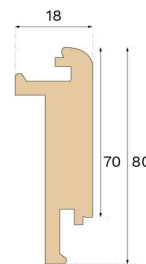

Stair nosing

STAIR NOSE CLOSED STAIRCASE TERRA BROWN OAK 1000 MM S, M, L

This oak stair nosing in Terra Brown is designed for closed staircases. It provides a clean, precise finish and enhances the overall look of your staircase. For easy installation, use the pre-existing groove in the plank and glue the stair nosing securely into place.

Specification

GENERAL

Type of wood	Solid oak
Staining	Terra Brown
Stained to match	Terra Brown
Surface finishing	Lacquer
Compatible with	Woodura Planks 3.0 (S, M, L)

DIMENSIONS

Length	1000 mm
Height	80 mm
Depth	18 mm