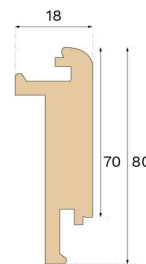

Stair nosing

STAIR NOSE CLOSED STAIRCASE TERRA BROWN OAK 1400 MM S, M, L

This oak stair nosing in Terra Brown is designed for closed staircases. It provides a clean, precise finish and enhances the overall look of your staircase. For easy installation, use the pre-existing groove in the plank and glue the stair nosing securely into place.

Specification

GENERAL

Type of wood	Solid oak
Staining	Terra Brown
Stained to match	Terra Brown
Surface finishing	Lacquer
Compatible with	Woodura Planks 3.0 (S, M, L)

DIMENSIONS

Length	1400 mm
Height	80 mm
Height	3 in
Depth	18 mm
Depth (ISO 24337)	0.7 in