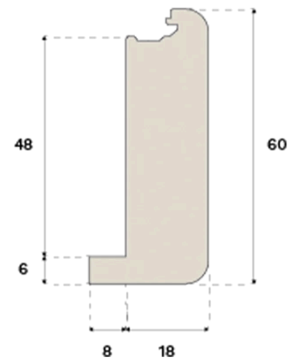

# Stair nosing

## **STAIR NOSE OPEN STAIRCASE MISTY WHITE OAK 1000 MM S, M, L**

Bjelin's stair nosing enhances the aesthetic appeal of your staircase. For an easy installation, utilise the pre-existing groove on the plank, and glue the stair nosing strip in place.

#### DIMENSIONS

Length	1000 mm
Height	60 mm
Depth	26 mm