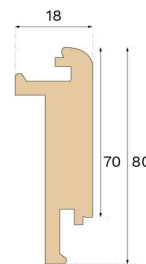

Stair nosing

STAIR NOSE CLOSED STAIRCASE POWDER WHITE OAK 1000 MM S, M, L BRUSHED LACQUER

This oak stair nosing in Powder White is designed for closed staircases. It provides a clean, precise finish and enhances the overall look of your staircase. For easy installation, use the pre-existing groove in the plank and glue the stair nosing securely into place.

Specification

GENERAL

Type of wood	Solid oak
Staining	Powder White
Stained to match	Powder White Brushed Lacquer
Surface finishing	Lacquer
Compatible with	Woodura Planks 3.0 (S, M, L)

DIMENSIONS

Length	1000 mm
Height	80 mm
Depth	18 mm