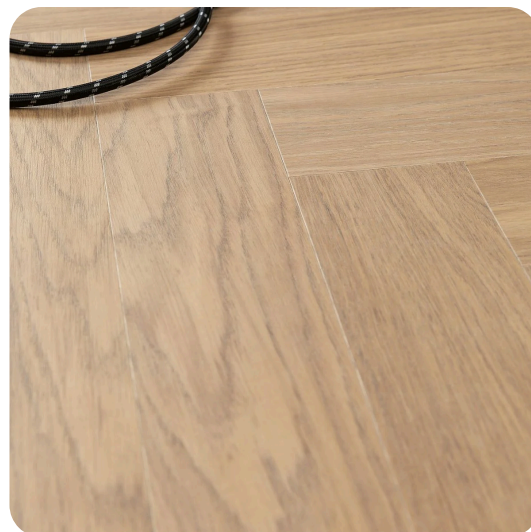

Woodura Herringbone

HARDENED OAK HERRINGBONE

ERVALLA, 576 X 96 MM

Ervala is a light matt lacquered wooden floor with herringbone pattern, produced with a patented technology to harden wood and make it stronger. The manufacturing process makes the floor three times stronger than a traditional wooden floor and that utilizes renewable raw materials optimally.

Specification

GENERAL

Type of floor	Hardened wood
Type of wood	Oak
Grading	Select
Pattern	Herringbone
Surface finishing	Matt lacquer
Staining	Light
Light/dark	Light
Core	HDF
Locking system	Välinge 5G®

DIMENSIONS