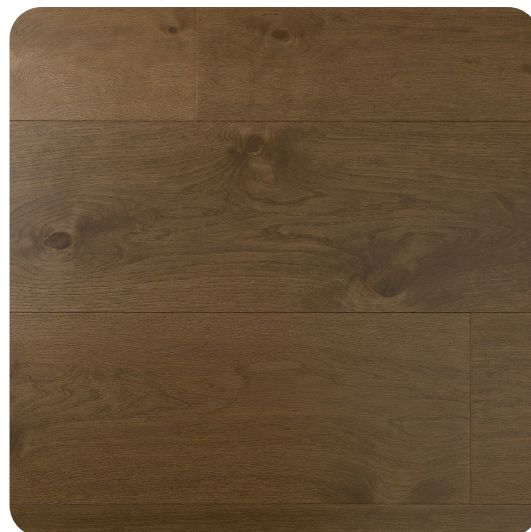

## **HARDENED OAK TOLLARP 2.0**

Type of wood  
Oak

Grading  
Nature

Surface finishing  
Matt lacquer

Staining  
Dark brown

Pattern  
Plank

Water resistance  
Medium

#### GENERAL

Type of floor	Hardened wood
Type of wood	Oak
Grading	Nature
Surface finishing	Matt lacquer
Staining	Dark brown
Light/dark	Dark
Pattern	Plank
Locking system	Välinge 5G@
Core	HDF