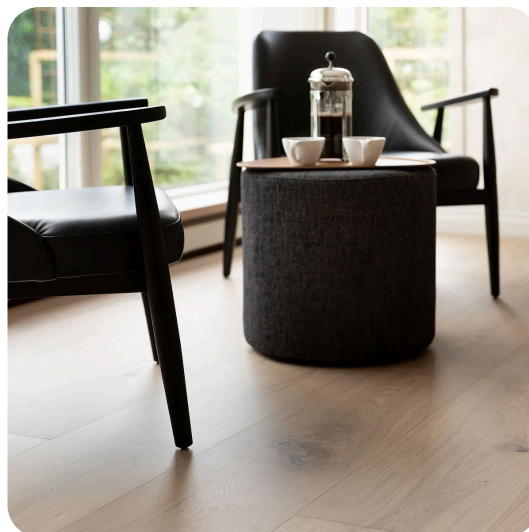

Hardened Wood 2.0

HARDENED OAK MARIEHOLM 2.0

Type of wood
Oak

Grading
Rustic

Surface finishing
Matt lacquer

Staining
Light

Pattern
Plank

Water resistance
Medium

Specification

GENERAL

Type of floor	Hardened wood
Type of wood	Oak
Grading	Rustic
Surface finishing	Matt lacquer
Staining	Light
Light/dark	Light
Pattern	Plank
Locking system	Välinge 5G@
Core	HDF

DIMENSIONS

Format	XXL
Width	273 mm
Length	2378 mm
Thickness	11 mm
Thickness of wear layer	0,6 mm

PACKAGE

Quantity in box	3 pcs
m ² / box	1,95 m ²
Weight per box	21,45 kg

CLASSIFICATION AND SAFETY

Supports Underfloor Heating	Yes
Water resistance	Medium
Brinell hardness (EN 1534)	8,2 N/mm ²
FSC	FSC Mix
SundaHus	Evaluated by SundaHus
Svanen	No
CE Marked	Yes
Limited warranty	30 years