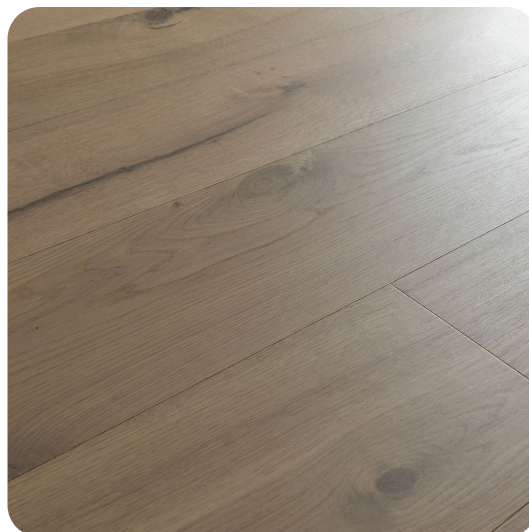

Hardened Wood 2.0

HARDENED OAK ULLSTORP 2.0

Type of wood
Oak

Grading
Rustic

Surface finishing
Matt lacquer

Staining
Light

Pattern
Plank

Water resistance
Medium

Specification

GENERAL

Type of floor	Hardened wood
Type of wood	Oak
Grading	Rustic
Surface finishing	Matt lacquer
Staining	Light
Light/dark	Light
Pattern	Plank
Locking system	Välinge 5G@
Core	HDF

DIMENSIONS