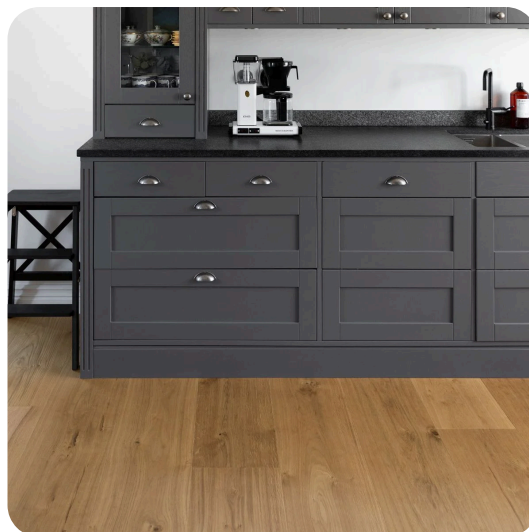

### HARDENED OAK VIKEN 2.0

Type of wood  
Oak

Grading  
Nature

Surface finishing  
Hard wax oil

Staining  
Natural

Pattern  
Plank

Water resistance  
Medium