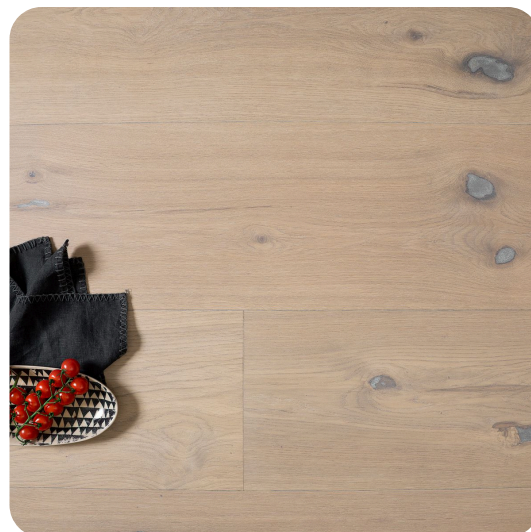

Hardened Wood 2.0

HARDENED OAK TIRUP 2.0

Type of wood
Oak

Grading
Rustic

Surface finishing
Hard wax oil

Staining
White

Pattern
Plank

Water resistance
Medium

Specification

GENERAL

Type of floor	Hardened wood
Type of wood	Oak
Grading	Rustic
Surface finishing	Hard wax oil
Staining	White
Light/dark	Light
Pattern	Plank
Locking system	Välinge 5G@
Core	HDF

DIMENSIONS