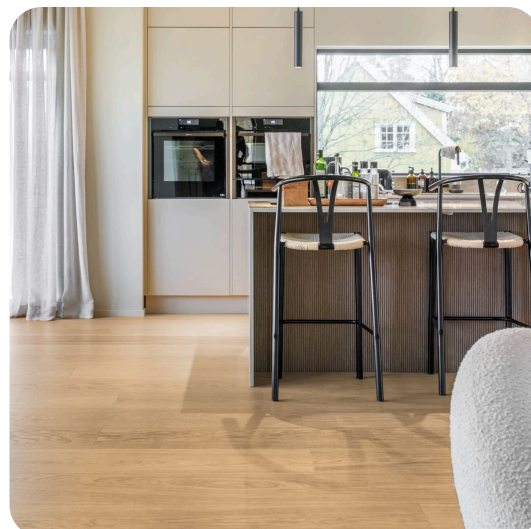

Woodura Planks 3.0

SKARSHULT 3.0 XXL

Skarshult is a clean-looking hardened wood floor with a hard wax oil surface. This popular Scandi-inspired Misty White shade is paired with the Select grading, which provides the floor with a clean and harmonious look. Made from FSC-certified European oak, the hard wax oil surface has a natural structure that provides a wonderful feeling of wood. Due to the maintenance required, we recommend oiled wooden floors in bedrooms and living rooms where there is less heavy traffic. The floors work equally well in busier areas but will require more care in those spaces.