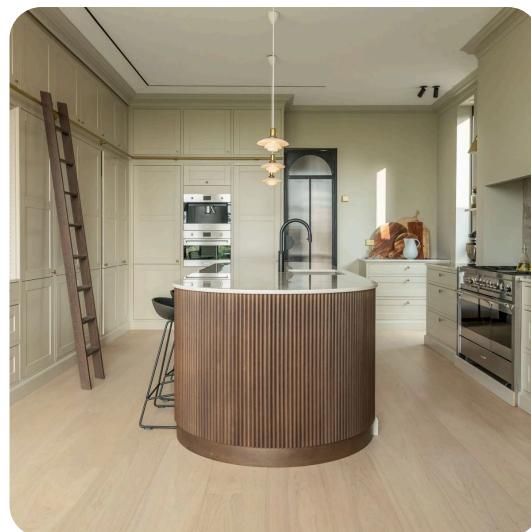

### LARVIK XXL POWDER WHITE 3.0

Larvik is a contemporary hardened wood floor. The brilliant Powder White shade has been paired with the Select grading, which is clean-looking and harmonious. Made from FSC-certified European oak, the brushed finish provides a natural wood feel – similar to oiled floors – but the finish makes the floors easier to clean and maintain. We recommend a brushed finish in all areas of the home.