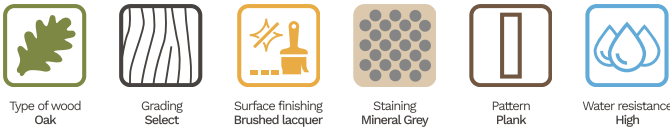

## HARADAL 3.0 XL

Haradal is an elegant, hardened wood floor in a brushed lacquer that offers a modern aesthetic. The sleek Mineral Grey shade has been paired with the Select grading, which is clean-looking and harmonious. Made from FSC-certified European oak, the brushed lacquer surface provides a natural wood feel – similar to oiled floors – but the lacquer makes the floors easier to clean and maintain. We recommend brushed lacquered surfaces in all areas of the home.

#### GENERAL

Type of floor	<b>Hardened wood</b>
Type of wood	<b>Oak</b>
Grading	<b>Select</b>
Surface finishing	<b>Brushed lacquer</b>
Staining	<b>Mineral Grey</b>
Pattern	<b>Plank</b>
Locking system	<b>Välinge 5G® Dry™</b>
Core	<b>HDF</b>
Microbevel	<b>4 sided</b>