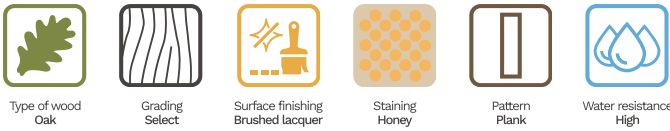

Woodura Planks 3.0

KLAMBY 3.0 XL

A room where you desire a sense of serenity. The combination of the Honey color and clean grading is ideal for a home where you want to feel at peace.

Specification

GENERAL

Type of floor	Hardened wood
Type of wood	Oak
Grading	Select
Surface finishing	Brushed lacquer
Staining	Honey
Light/dark	Light
Pattern	Plank
Locking system	Välinge 5G® Dry™
Core	HDF
Microbevel	4 sided

DIMENSIONS