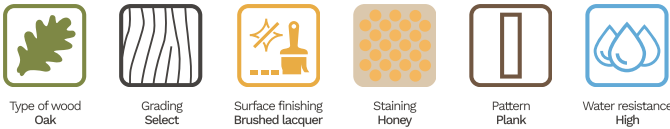

Woodura Planks 3.0

KLAMBY 3.0 XXL

A room where you want to create an inviting feeling. A warm shade and wide planks are a peaceful and serene combination, creating a space you want to arrive home to.