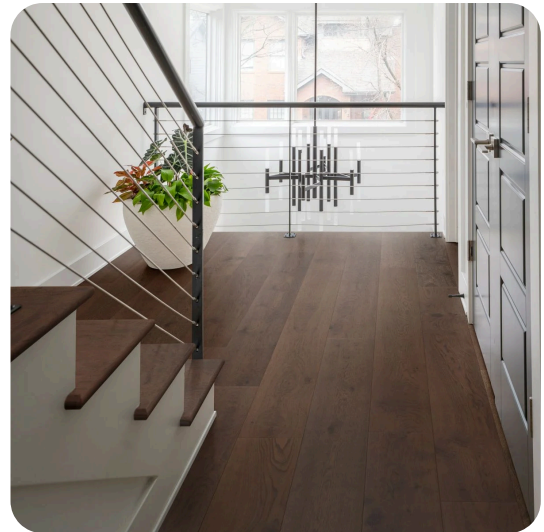

## LUGNET 3.0 XL

Lugnet is a luxurious matt-lacquered hardened wood floor in a modern design. The beautifully deep Hard Smoked shade has been paired with the Nature grading, which provides a natural colour variation. Made from FSC-certified European oak, this class 33 product is extremely durable and ideal for heavy-traffic spaces like hotels, shops, offices and cafés – or the entrance of your home. The matt lacquered finish makes the floor easy to maintain while protecting it from stains.