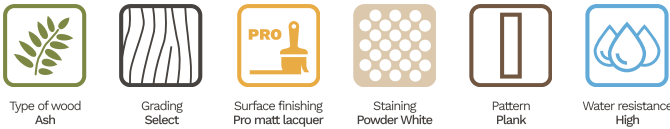

Woodura Planks 3.0

GULLARP 3.0 XL

Gullarp is a crisp white matt-lacquered hardened wood floor made from ash. This Scandinavian classic in a bright Powder White colour has been paired with the Select grading to lend it an even cleaner and more harmonious appearance. Gullarp is a class 33 product, which means it's extremely durable and ideal for heavy-traffic spaces like hotels, shops, offices and cafés – or the entrance of your home. The matt lacquered finish makes the floor easy to maintain while protecting it from stains.

Specification

GENERAL

Type of floor	Hardened wood
Type of wood	Ash
Grading	Select
Surface finishing	Pro matt lacquer
Staining	Powder White
Light/dark	Light
Pattern	Plank
Locking system	Välinge 5G® Dry™
Core	HDF

CLASSIFICATION AND SAFETY

Supports Underfloor Heating	Yes
Water resistance	High
Fire Resistance (EN 13501)	Bfl-S1 (hardly flammable)
Thermal conductivity (EN 12664)	0,16 W/(m*K)
Thermal resistance (EN 12667)	0.07 m²K/W
Formaldehyde emission (EN 717-1)	E1 <=0.1 ppm (typical value <= 0.05 ppm)
Brinell hardness (EN 1534)	10 HB (average value)
Impact resistance (EN 14354)	EC3
Thickness swelling (EN 14354)	<10% (5% typical)
Wear resistance (EN 14354)	> 6000 cycles
Slip resistance (USRV) (CEN//TS 15676)	40
FSC	FSC Mix
Svanen	Yes (3029 0021)
Greenguard Gold	Greenguard Gold Certified
CE Marked	Yes
Limited warranty (public environment)	10 years
Limited warranty (home environment)	Limited Lifetime Warranty
Level of use domestic (EN ISO 10874)	Class heavy Residential (Class 23)
Level of use commercial (EN ISO 10874)	Class heavy commercial (Class 33)