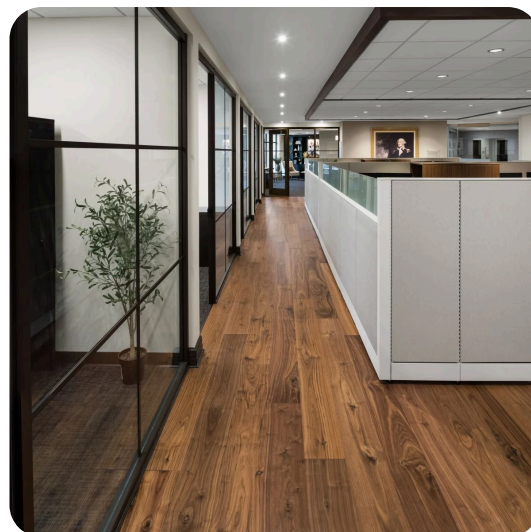

### HUMLARP 3.0 XL

Type of wood  
Walnut

Grading  
Nature

Surface finishing  
Pro matt lacquer

Staining  
Natural

Pattern  
Plank

Water resistance  
High

Humlarp is a beautiful matt-lacquered hardened wood floor made from walnut. The Natural shade highlights the exquisite walnut grain, and the Nature grading provides a natural colour variation. This class 33 product is extremely durable and ideal for heavy-traffic spaces like hotels, shops, offices and cafés – or the entrance of your home. The matt lacquered finish makes the floor easy to maintain while protecting it from stains.