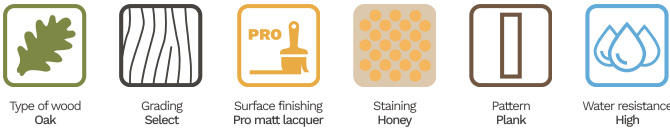

## NOSABY 3.0 XL

Nosaby is an attractive, natural-looking matt-lacquered hardened wood floor that's also chic. The Honey shade radiates warmth, and the Select grading adds a clean and harmonious look. Made from FSC-certified European oak, this class 33 product is extremely durable and ideal for busy spaces like hotels, shops, offices and cafés – or a heavily trafficked area of your home. The matt lacquered finish makes the floor easy to maintain while protecting it from stains.

#### GENERAL

Type of floor	<b>Hardened wood</b>
Type of wood	<b>Oak</b>
Grading	<b>Select</b>
Surface finishing	<b>Pro matt lacquer</b>
Staining	<b>Honey</b>
Light/dark	<b>Medium dark</b>
Pattern	<b>Plank</b>
Locking system	<b>Välinge 5G® Dry™</b>
Core	<b>HDF</b>