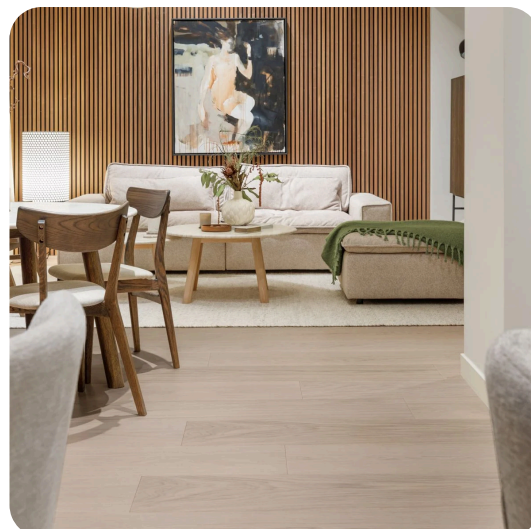

Woodura Planks 3.0

GRYBY 3.0 XXL

Gryby is a beautiful earth grey, matt-lacquered hardened wood floor that compliments soft shades. The Earth Grey colour is a sophisticated choice for a grounded home, and the Select grading adds a clean and harmonious look. Made from FSC-certified European oak, this class 33 product is extremely durable and ideal for busy spaces like hotels, shops, offices and cafés – or a heavily trafficked area of your home. The matt lacquered finish makes the floor easy to maintain while protecting it from stains.

Specification

GENERAL

Type of floor	Hardened wood
Type of wood	Oak
Grading	Select
Surface finishing	Pro matt lacquer
Staining	Earth Grey
Light/dark	Medium dark
Pattern	Plank
Locking system	Välinge 5G® Dry™
Core	HDF