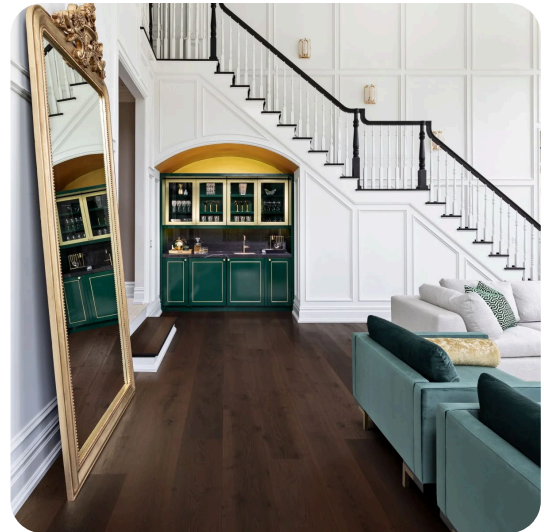

Woodura Planks 3.0

LUGNET 3.0 XXL

Lugnet is a luxurious matt-lacquered hardened wood floor in a modern design. The beautifully deep Hard Smoked shade has been paired with the Nature grading, which provides a natural colour variation. Made from FSC-certified European oak, this class 33 product is extremely durable and ideal for heavy-traffic spaces like hotels, shops, offices and cafés – or the entrance of your home. The matt lacquered finish makes the floor easy to maintain while protecting it from stains.

Specification

GENERAL

Type of floor	Hardened wood
Type of wood	Oak
Grading	Nature
Surface finishing	Pro matt lacquer
Staining	Hard Smoked
Light/dark	Dark
Pattern	Plank
Locking system	Välinge 5G® Dry™
Core	HDF