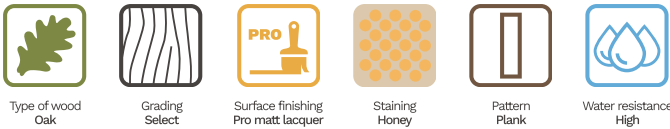

## NOSABY 3.0 XXL

Nosaby is a gorgeous matt-lacquered hardened wood floor that's warm and natural-looking. The Honey colour radiates cosiness, and the Select grading adds a clean and harmonious look. Made from FSC-certified European oak, this class 33 product is extremely durable and ideal for busy spaces like hotels, shops, offices and cafés – or a heavily trafficked area of your home. The matt lacquered finish makes the floor easy to maintain while protecting it from stains.

#### GENERAL

Type of floor	<b>Hardened wood</b>
Type of wood	<b>Oak</b>
Grading	<b>Select</b>
Surface finishing	<b>Pro matt lacquer</b>
Staining	<b>Honey</b>
Light/dark	<b>Medium dark</b>
Pattern	<b>Plank</b>
Locking system	<b>Välinge 5G® Dry™</b>
Core	<b>HDF</b>