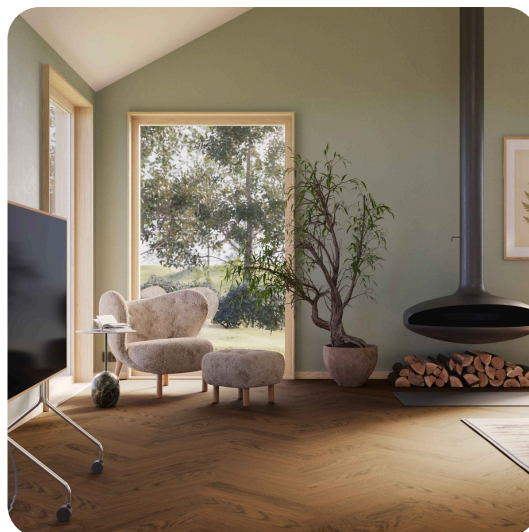

Woodura Herringbone 3.0

SANDVIKEN 3.0 Modern

Type of wood
Oak

Grading
Select

Surface finishing
Pro matt lacquer

Sandviken is a modern Woodura Herringbone 3.0 floor in a rich Terra Brown colour. With a harmonious Select grading, it provides a calm and inviting feel. The modern format creates a bold, contemporary statement while maintaining the classic pattern.

Specification

GENERAL

Type of floor	Hardened wood
Type of wood	Oak
Grading	Select
Pattern	Herringbone
Surface finishing	Pro matt lacquer
Staining	Terra Brown
Light/dark	Dark
Core	Välinge Compositetek® core
Locking system	Välinge 5G Dry®
Bevel	Sharp edge