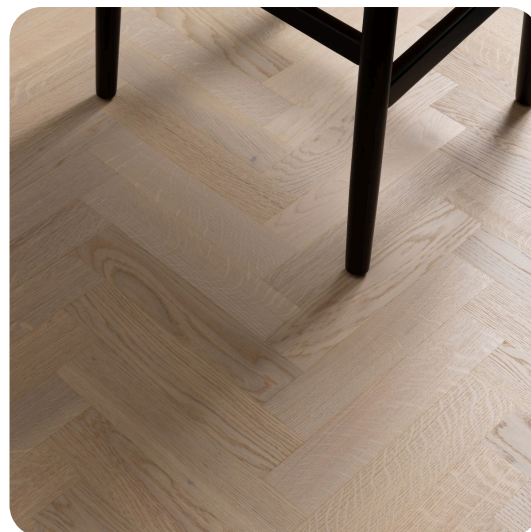

Herringbone Parquet

HERRINGBONE PARQUET VISBY

Type of wood
Oak

Grading
Rustic

Pattern
Herringbone

Surface finishing
Natural oil

Staining
Grey

Specification

GENERAL

| | |
|-------------------|-----------------|
| Type of floor | 3-layer parquet |
| Type of wood | Oak |
| Grading | Rustic |
| Pattern | Herringbone |
| Surface finishing | Natural oil |
| Staining | Grey |
| Light/dark | Medium dark |
| Core | HDF |
| Locking system | Välinge 5G® |
| Bevel | None |