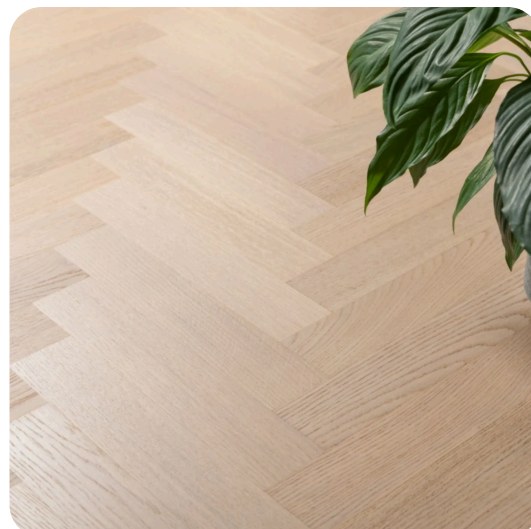

Herringbone Parquet

HERRINGBONE PARQUET HELSINGBORG

Type of wood
Oak

Grading
Select

Pattern
Herringbone

Surface finishing
Natural oil

Staining
White

Specification

GENERAL

Type of floor	3-layer parquet
Type of wood	Oak
Grading	Select
Pattern	Herringbone
Surface finishing	Natural oil
Staining	White
Light/dark	Light
Core	HDF
Locking system	Välinge 5G®
Bevel	None

DIMENSIONS