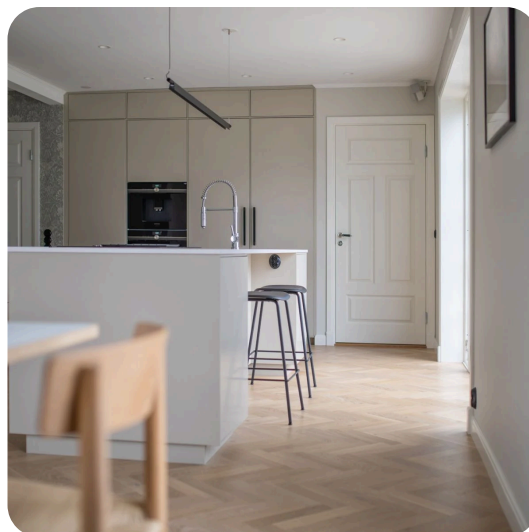

Herringbone Parquet

HERRINGBONE PARQUET KARLSHAMN

Type of wood
Oak

Grading
Rustic

Pattern
Herringbone

Surface finishing
Matt lacquer

Staining
Misty White

Karlshamn is a tasteful, matt-lacquered herringbone parquet that's Scandinavian-inspired. The three-layer parquet in Misty White is elegant, while the Rustic grading provides plenty of character with some visible knots and colour variations.