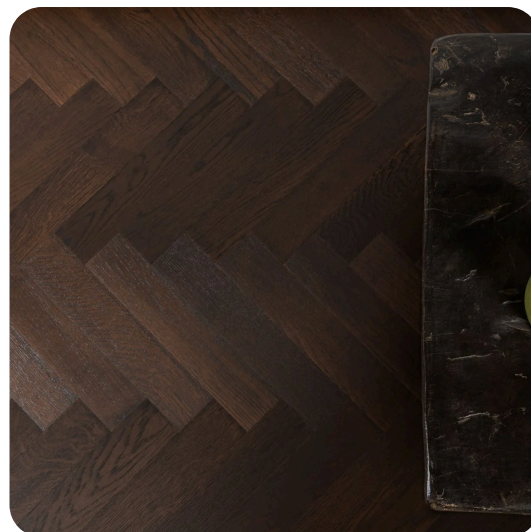

Herringbone Parquet

HERRINGBONE PARQUET LYSEKIL

Type of wood
Oak

Grading
Select

Pattern
Herringbone

Surface finishing
Natural oil

Staining
Dark brown

Specification

GENERAL

Type of floor	3-layer parquet
Type of wood	Oak
Grading	Select
Pattern	Herringbone
Surface finishing	Natural oil
Staining	Dark brown
Light/dark	Dark
Core	HDF
Locking system	Välinge 5G®
Bevel	None