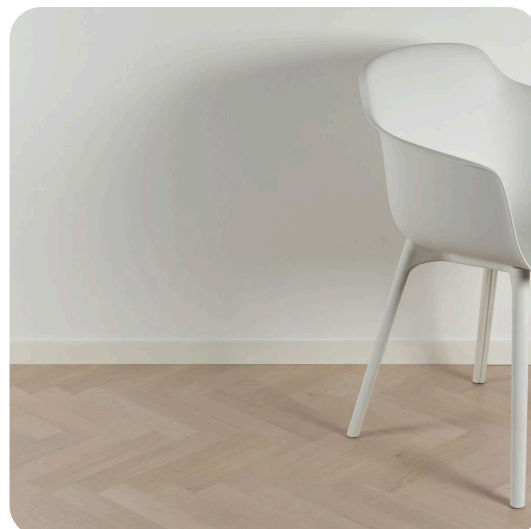

Herringbone Parquet

HERRINGBONE PARQUET OSKARSHAMN

Type of wood
Oak

Grading
Rustic

Pattern
Herringbone

Surface finishing
Natural oil

Staining
Extra white

Specification

GENERAL

Type of floor	3-layer parquet
Type of wood	Oak
Grading	Rustic
Pattern	Herringbone
Surface finishing	Natural oil
Staining	Extra white
Light/dark	Light
Core	HDF
Locking system	Välinge 5G®
Bevel	None